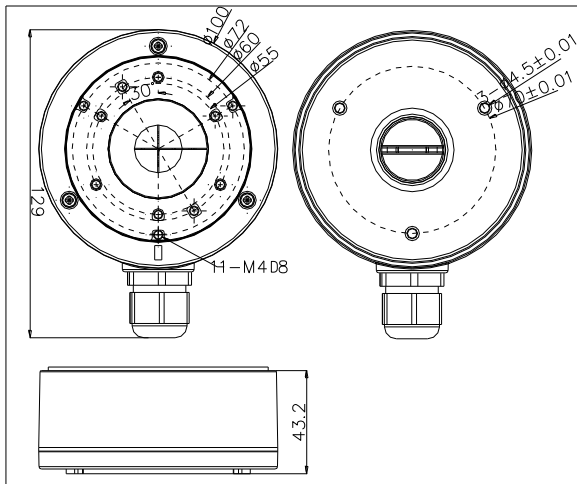

DS-1280ZJ-XS

Junction Box for Dome(Bullet) Camera

Features:

- Aluminum alloy material with surface spray treatment
- Cable hole on bracket makes the feature better

Dimension:

Note: The actual bracket may vary from the picture above.

Order Model:

DS-1280ZJ-XS

Parameter:

Model	DS-1280ZJ-XS
Parameters	Junction Box for Dome(Bullet) Camera
Appearance	Hikvision White
Material	Aluminum Alloy
Dimension	Φ 100 x 43.2 x 129mm
Weight	320g

Notice:

- The bracket should be installed on flat wall
- Waterproof rubber is necessary for outdoor application
- The wall must be capable of supporting over 3 times as much as the total weight of the camera and the mount.
- The maximum load capacity of the bracket is 4.5KG